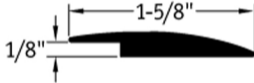

SSR-XX-B

35' roll

1/16" through
1/8" material
to floor.

1/16

.080

1/8

0